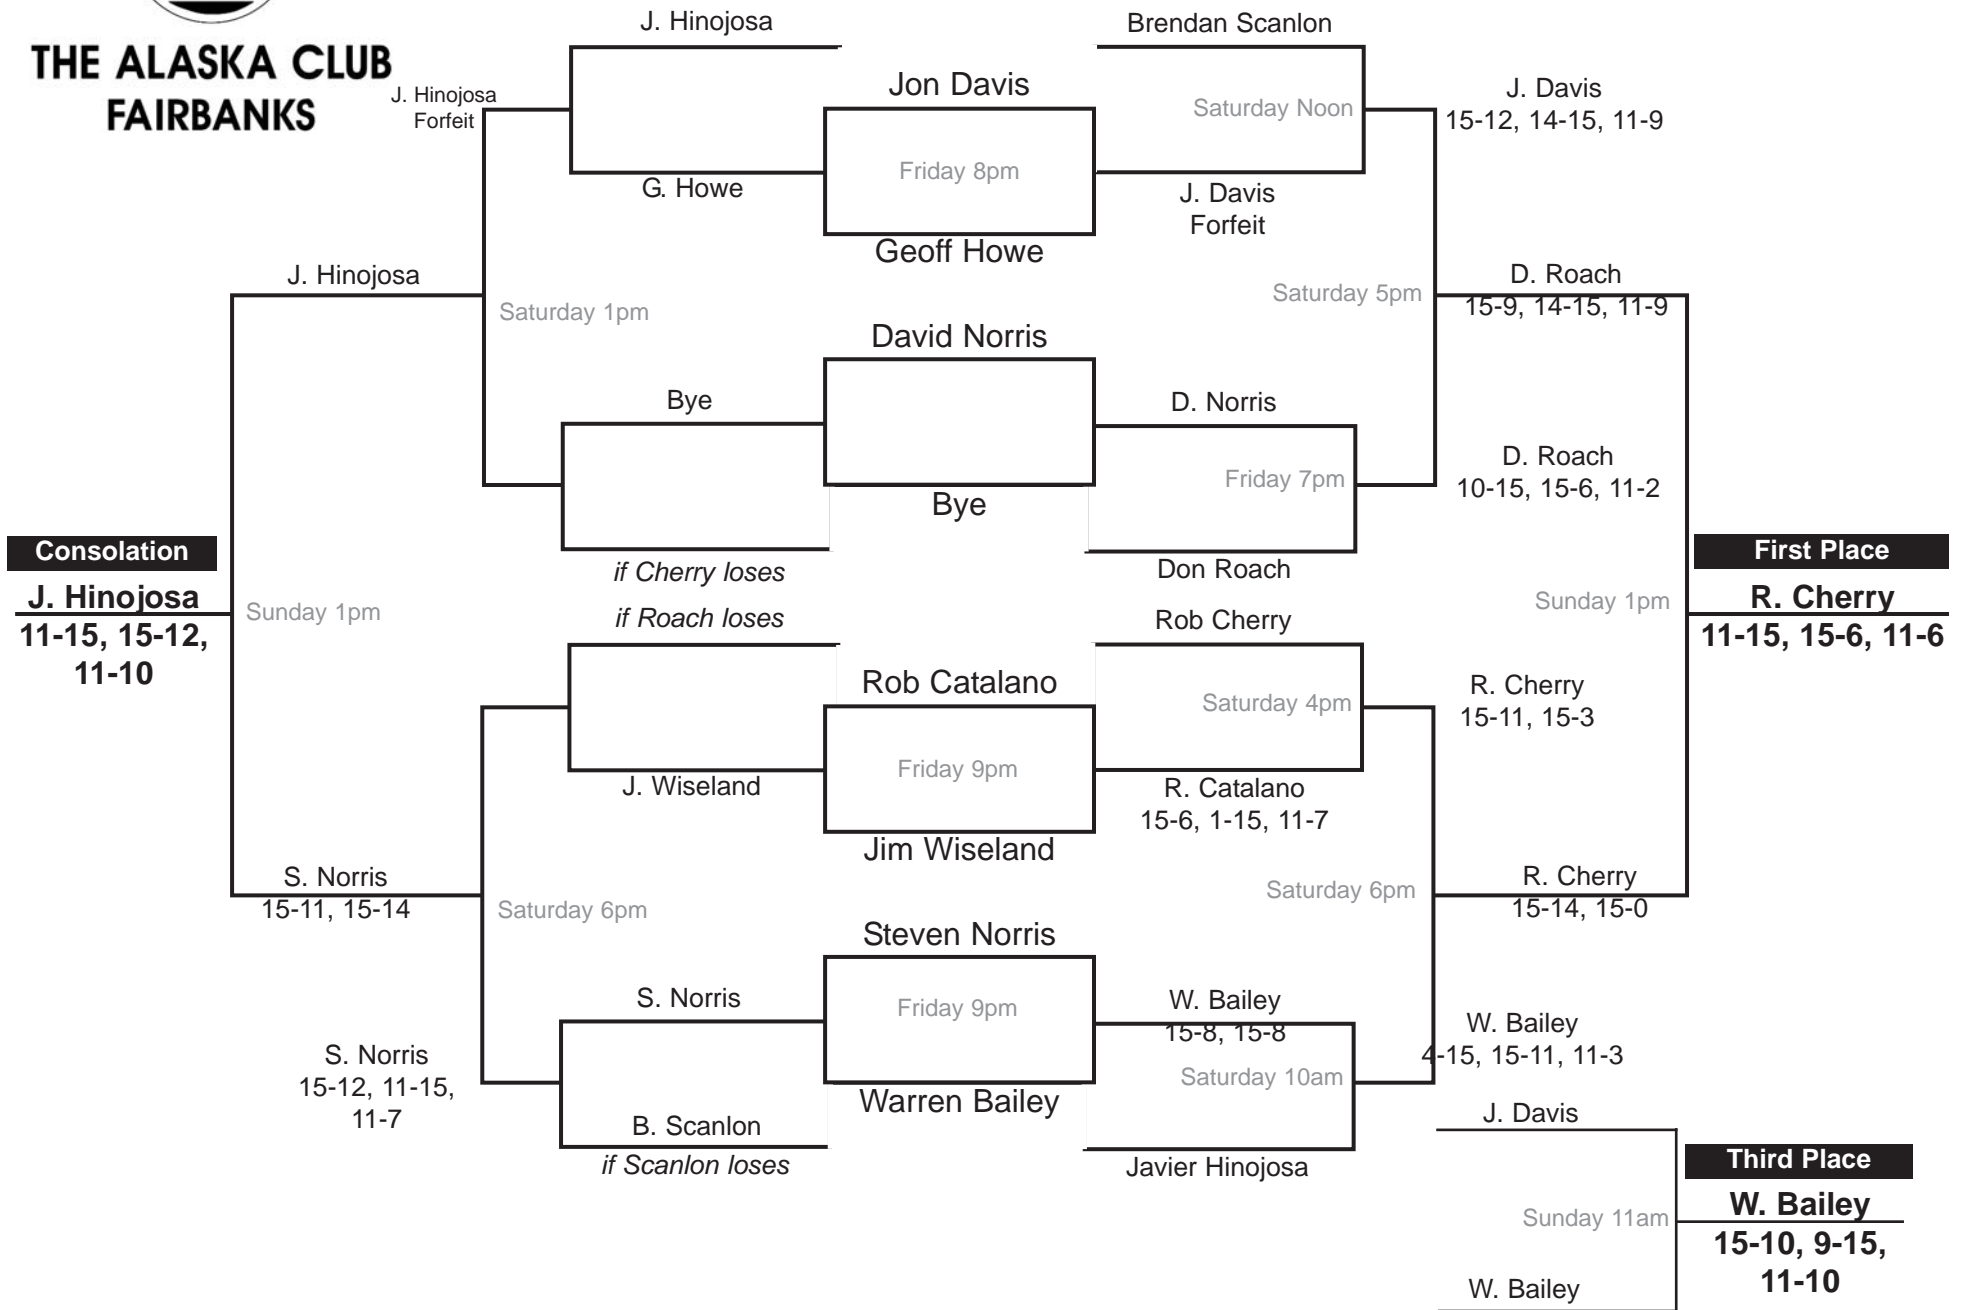

**THE ALASKA CLUB
FAIRBANKS**

ice fog classic Men's A Division

**THE ALASKA CLUB
FAIRBANKS**

ice fog classic Men's B Division

**THE ALASKA CLUB
FAIRBANKS**

ice fog classic Men's C Division

**THE ALASKA CLUB
FAIRBANKS**

ice fog classic Men's Open Division

**THE ALASKA CLUB
FAIRBANKS**

ice fog classic Men's Open Doubles

**THE ALASKA CLUB
FAIRBANKS**

ice fog classic Age 30+ Division

**THE ALASKA CLUB
FAIRBANKS**

ice fog classic Women's Division