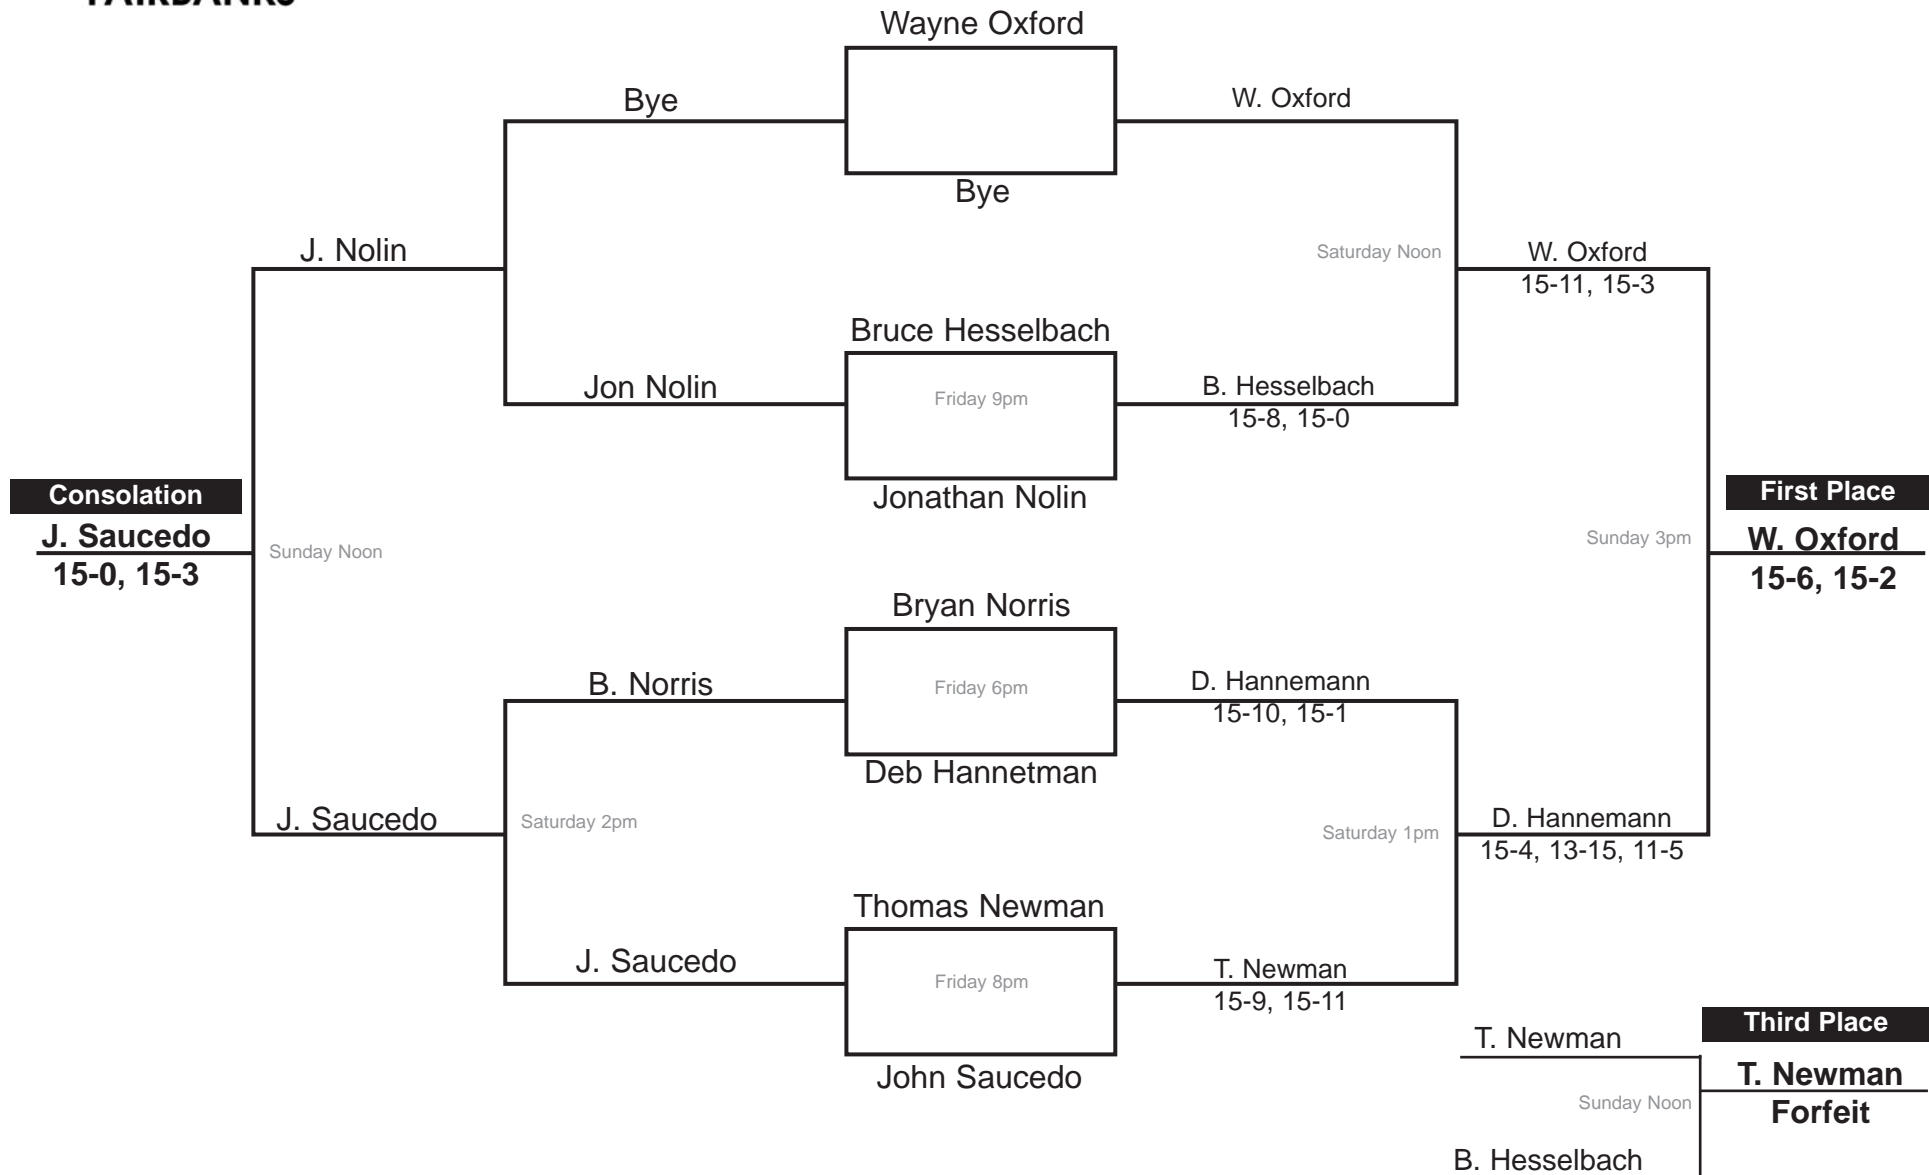

**THE ALASKA CLUB
FAIRBANKS**

ice fog classic Men's A Division

**THE ALASKA CLUB
FAIRBANKS**

ice fog classic Men's B Division

**THE ALASKA CLUB
FAIRBANKS**

ice fog classic Men's C Division

**THE ALASKA CLUB
FAIRBANKS**

ice fog classic Men's Open Division

**THE ALASKA CLUB
FAIRBANKS**

ice fog classic Men's Open Doubles

**THE ALASKA CLUB
FAIRBANKS**

ice fog classic Age 30+ Division

**THE ALASKA CLUB
FAIRBANKS**

ice fog classic Women's Division