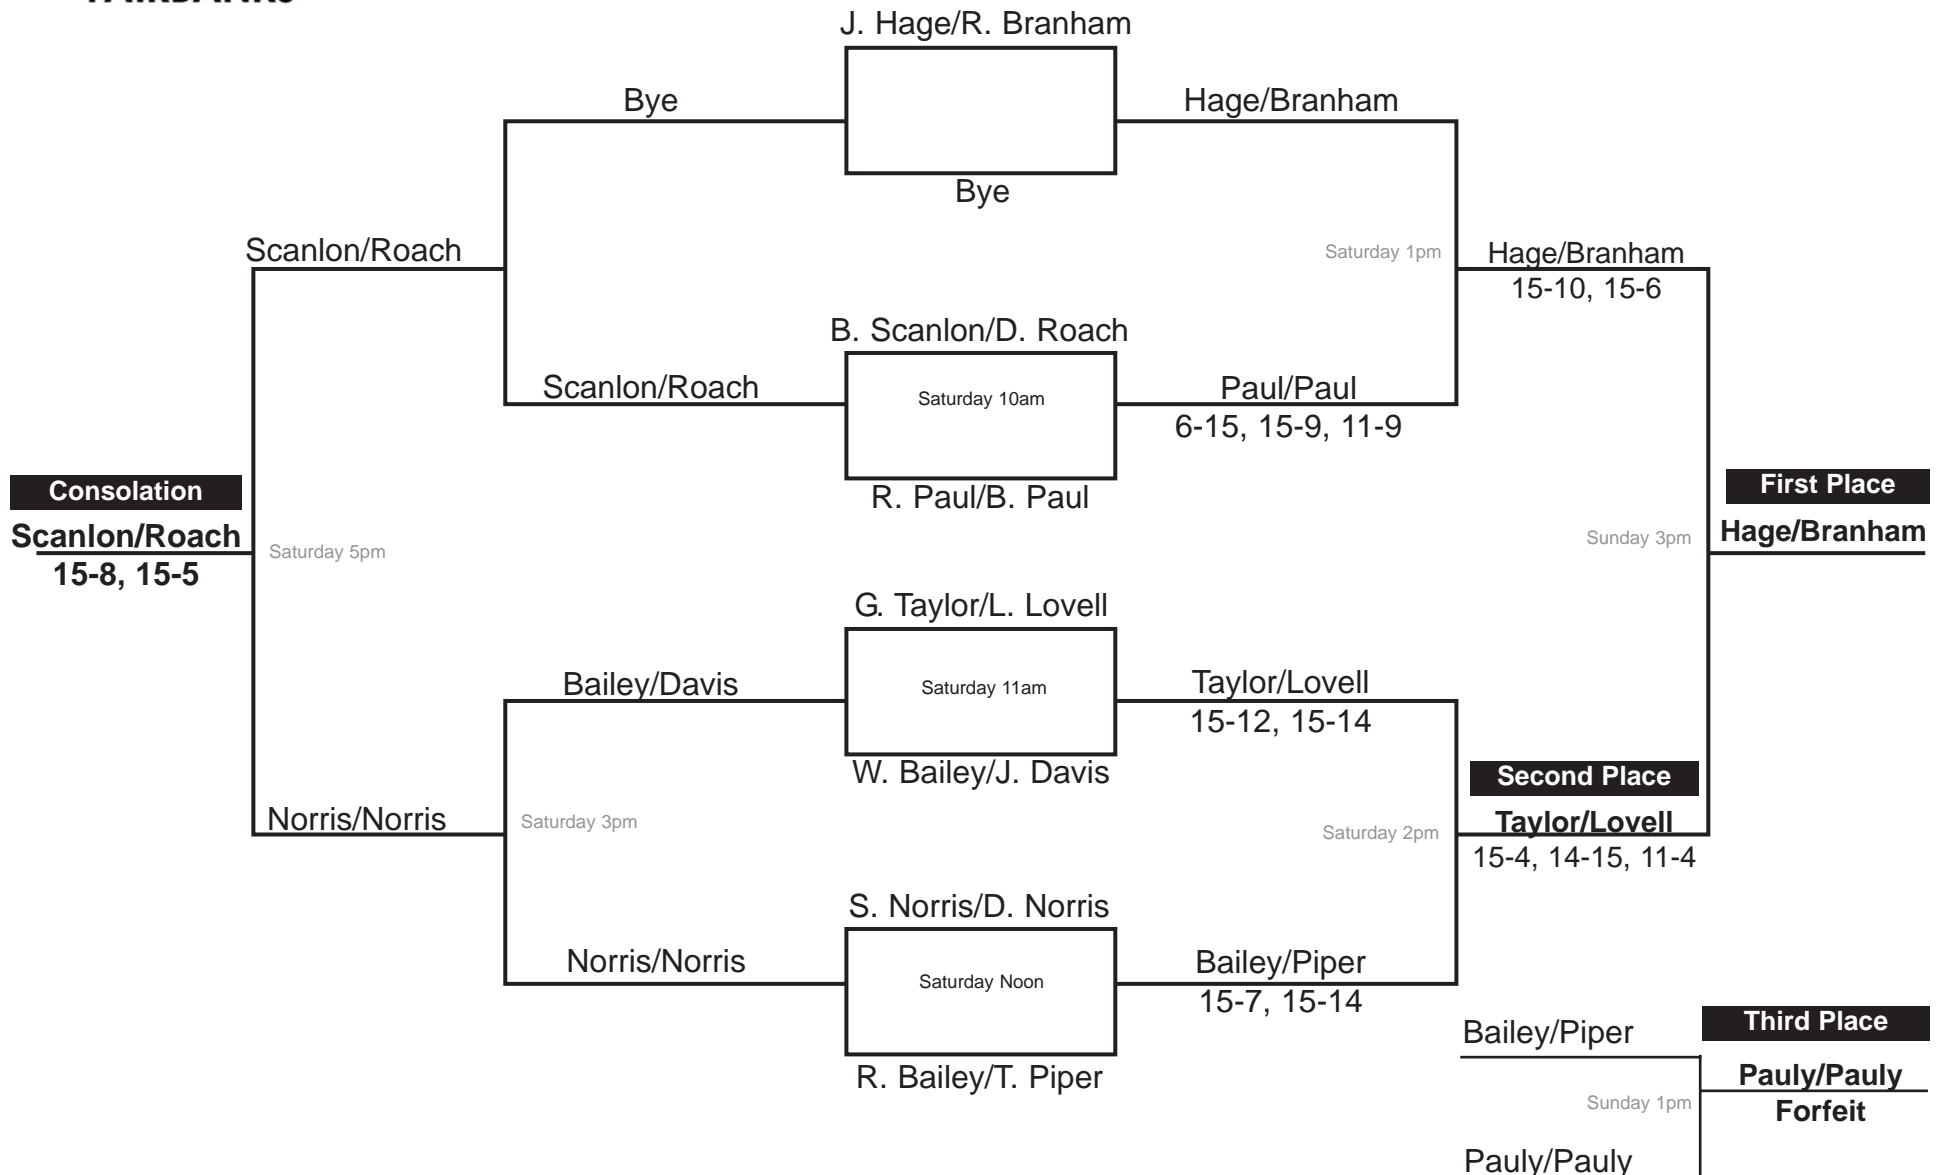

**THE ALASKA CLUB
FAIRBANKS**

ice fog classic Men's A Division

**THE ALASKA CLUB
FAIRBANKS**

ice fog classic Men's B Division

**THE ALASKA CLUB
FAIRBANKS**

ice fog classic Men's C Division

**THE ALASKA CLUB
FAIRBANKS**

ice fog classic Men's Open Division

**THE ALASKA CLUB
FAIRBANKS**

ice fog classic Men's Open Doubles

**THE ALASKA CLUB
FAIRBANKS**

ice fog classic Age 30+ Division

**THE ALASKA CLUB
FAIRBANKS**

ice fog classic Women's Division