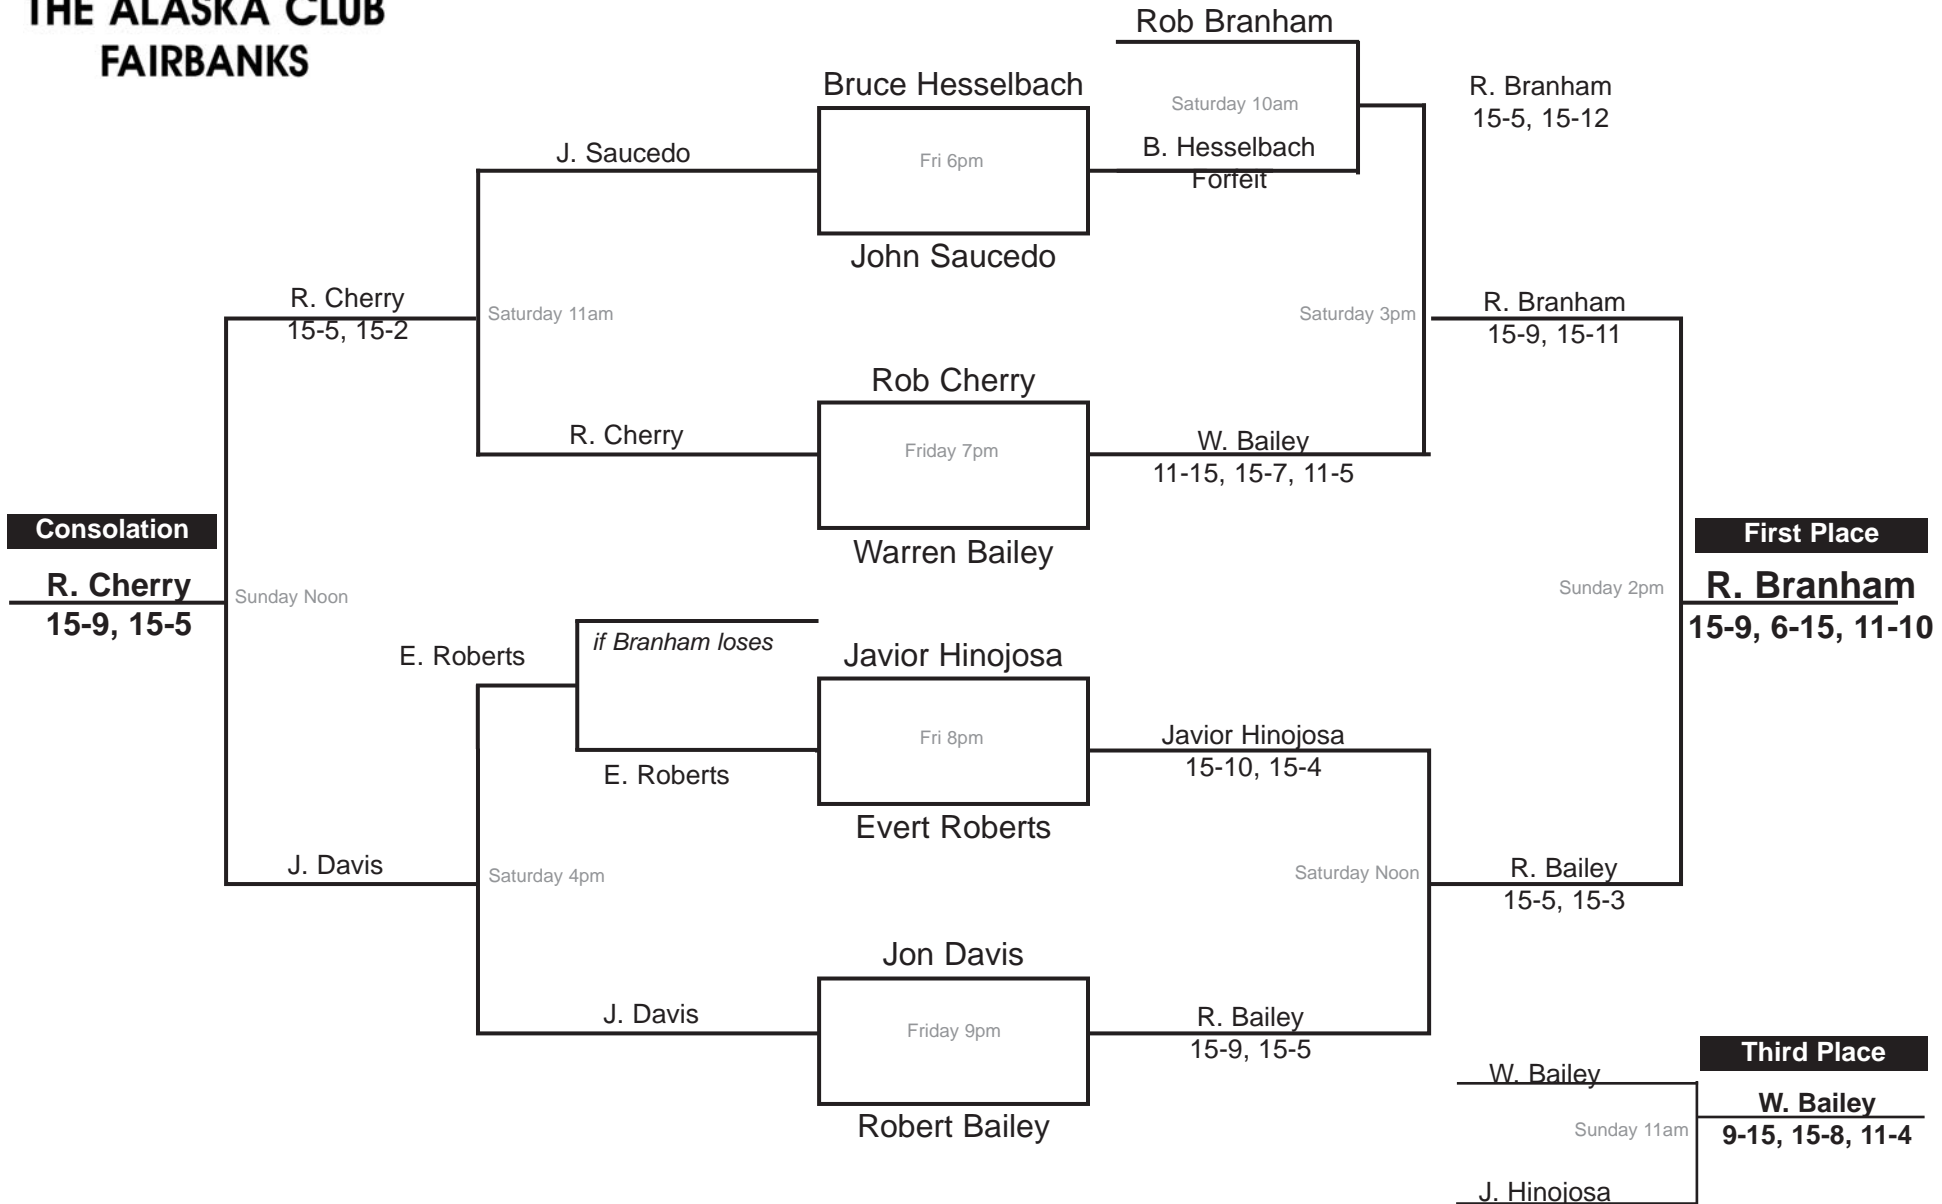

ice fog classic Men's Open Division

**THE ALASKA CLUB
FAIRBANKS**

ice fog classic Men's Open Doubles

**THE ALASKA CLUB
FAIRBANKS**

ice fog classic Age 30+ Division

**THE ALASKA CLUB
FAIRBANKS**

ice fog classic Women's Division